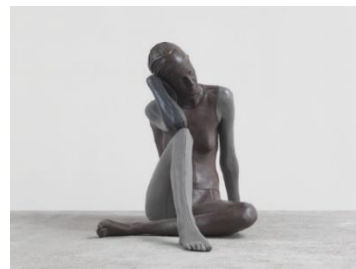

First Floor

Ugo Rondinone

nude (xxxxxxxxxxxxxx)

2011

wax, earth pigments

77 x 128 x 60 cm / 30 ³/₈ x 50 ³/₈ x 23 ⁵/₈ in

edition 3 of 3 + a/p

HQ21-UR13300S