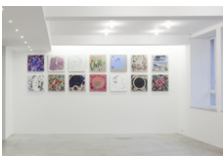

GALERIE GISELA CAPITAIN

Laura Owens

13.04. – 25.06.2011

Room 1

1)
Untitled
2010/2011
Mixed media,
Dimensions variabel

2)
Untitled
2010/2011
Mixed media,
Dimensions variabel

3)
Untitled
2010/2011
Mixed media,
Dimensions variabel

GALERIE GISELA CAPITAIN

Laura Owens

13.04. – 25.06.2011

Room 2

4)
Untitled (Books)
2010/2011
mixed media

5)
Untitled (Books)
2010/2011
mixed media

6)
Untitled (Books)
2010/2011
mixed media

Room 3